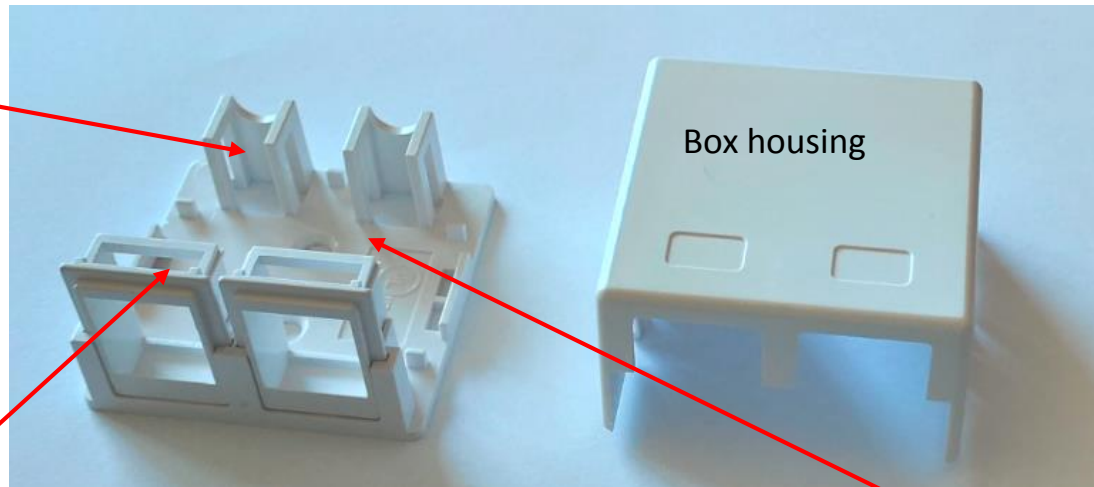

- Small dimensions
 - 30x50x30mm 1 port
 - 50x50x30mm 2 ports
- Solution for 1 or 2 keystones
- Keystone jack standard
- Easy keystone instalation inside box
- Cable fastening with a cable tie
- without description field
- Cable entry from the back side of the box
- Ease of installation (adhesive tape or screws)

Cable tie handle

Cable entry from the back side of the box

Box housing

Holes in the base for fixing screws
(can be stuck to surface by double-sided tape,
which is included in the set)

Mounting element for the
keystone jack

Standard Mini box Competition vs Mini Box Competition mounted on a cable tray