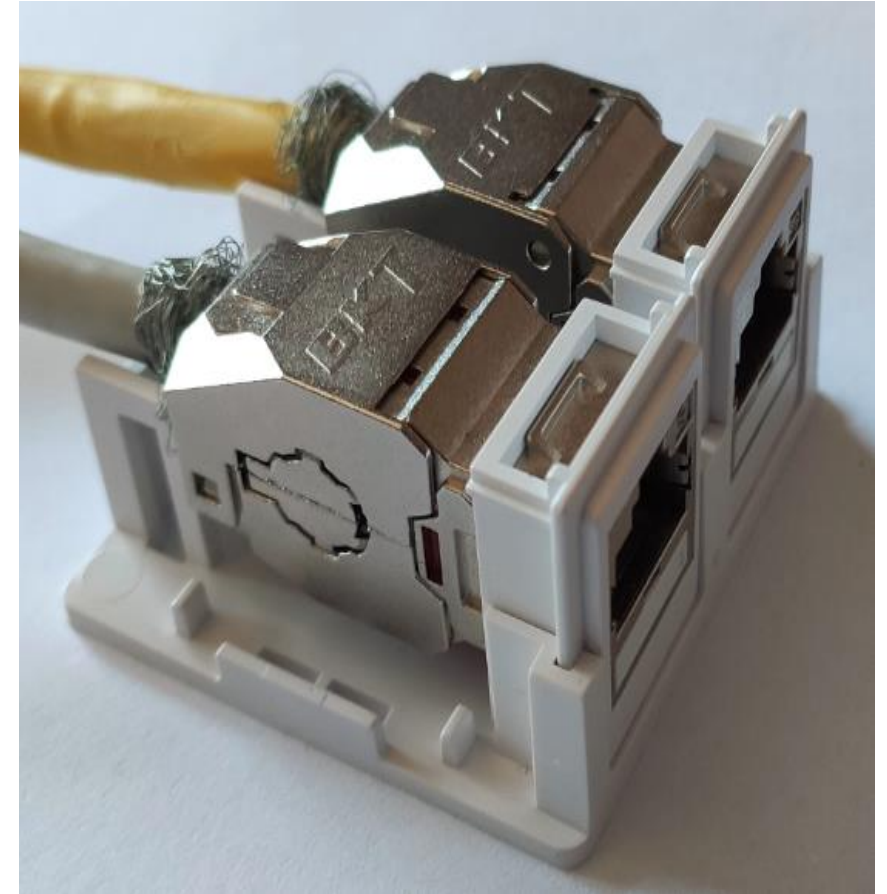

- Small dimensions
 - 30x50x30mm 1 port
 - 50x50x30mm 2 ports
- Solution for 1 or 2 keystones
- Keystone jack standard
- Easy keystone instalation inside box
- Cable fastening with a cable tie
- without description field
- Cable entry from the back side of the box
- Ease of installation (adhesive tape or screws)

Cable tie handle

Cable entry from the back side of the box

Box housing

Holes in the base for fixing screws
(can be stuck to surface by double-sided tape,
which is included in the set)

Mounting element for the
keystone jack

Standard Mini box Competition vs Mini Box Competition mounted on a cable tray