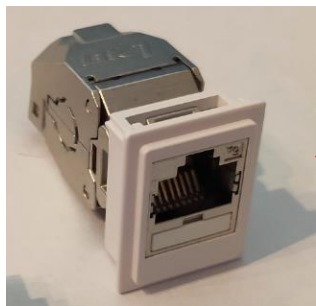

- Small dimensions
 - 30x50x30mm 1 port
 - 50x50x30mm 2 ports
- Solution for 1 or 2 keystones
- Keystone jack standard
- Easy keystone instalation inside box
- Cable fastening with a cable tie
- without description field
- Cable entry from the back side of the box
- Ease of installation (adhesive tape or screws)

Cable tie handle

Cable entry from the back side of the box

Box housing

Holes in the base for fixing screws
(can be stuck to surface by double-sided tape,
which is included in the set)

Mounting element for the
keystone jack

Standard Mini box Competition vs Mini Box Competition mounted on a cable tray