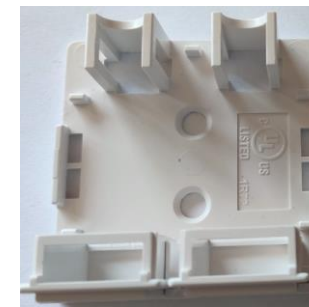

- Small dimensions
 - 30x50x30mm 1 port
 - 50x50x30mm 2 ports
- Solution for 1 or 2 keystones
- Keystone jack standard
- Easy keystone instalation inside box
- Cable fastening with a cable tie
- without description field
- Cable entry from the back side of the box
- Ease of installation (adhesive tape or screws)

Cable tie handle

Cable entry from the back side of the box

Box housing

Holes in the base for fixing screws
(can be stuck to surface by double-sided tape,
which is included in the set)

Mounting element for the
keystone jack

Standard Mini box Competition vs Mini Box Competition mounted on a cable tray