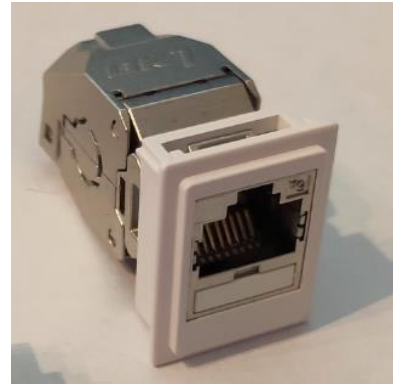

- Small dimensions
 - 30x50x30mm 1 port
 - 50x50x30mm 2 ports
- Solution for 1 or 2 keystones
- Keystone jack standard
- Easy keystone instalation inside box
- Cable fastening with a cable tie
- without description field
- Cable entry from the back side of the box
- Ease of installation (adhesive tape or screws)

Cable tie handle

Cable entry from the back side of the box

Box housing

Holes in the base for fixing screws
(can be stuck to surface by double-sided tape,
which is included in the set)

Mounting element for the
keystone jack

Standard Mini box Competition vs Mini Box Competition mounted on a cable tray